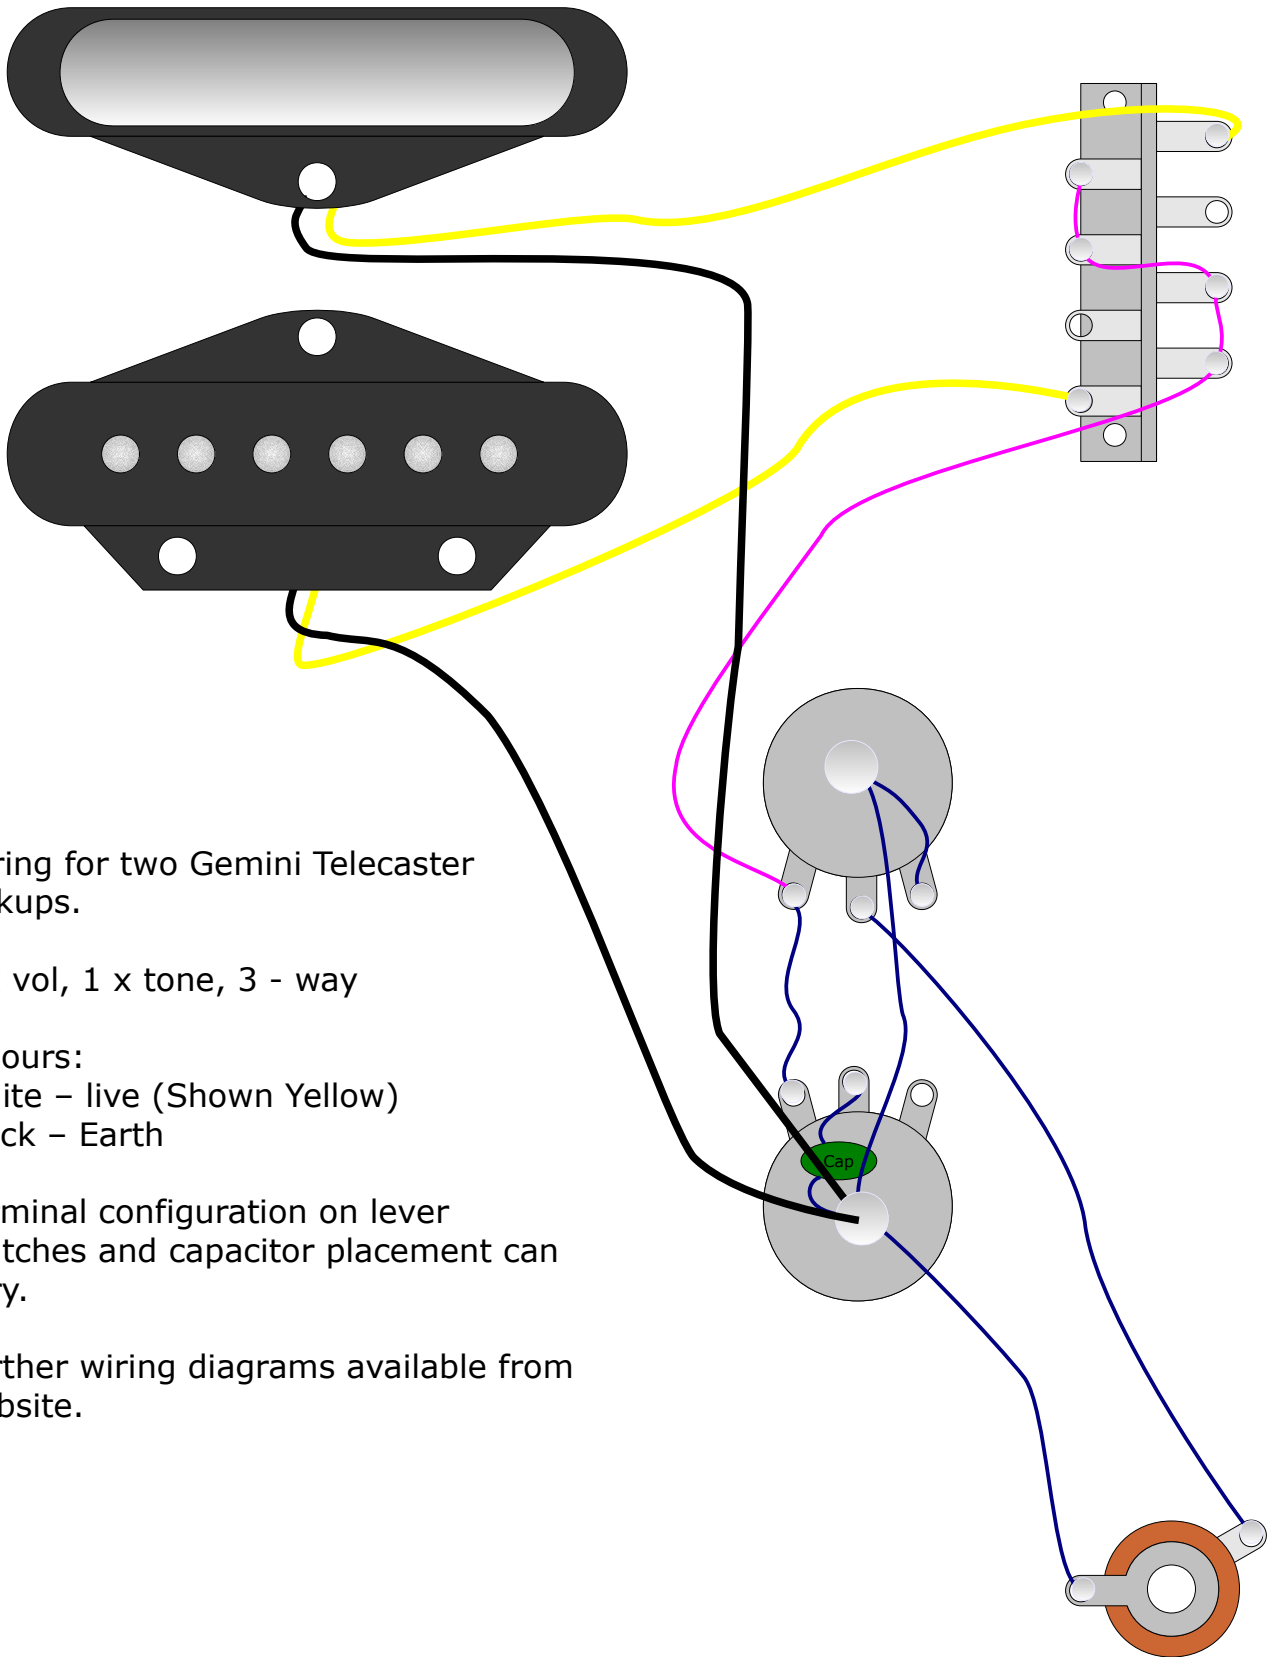

Gemini Pickups

Wiring for two Gemini Telecaster Pickups.

1 x vol, 1 x tone, 3 - way

Colours:

White – live (Shown Yellow)

Black – Earth

Terminal configuration on lever switches and capacitor placement can vary.

Further wiring diagrams available from website.