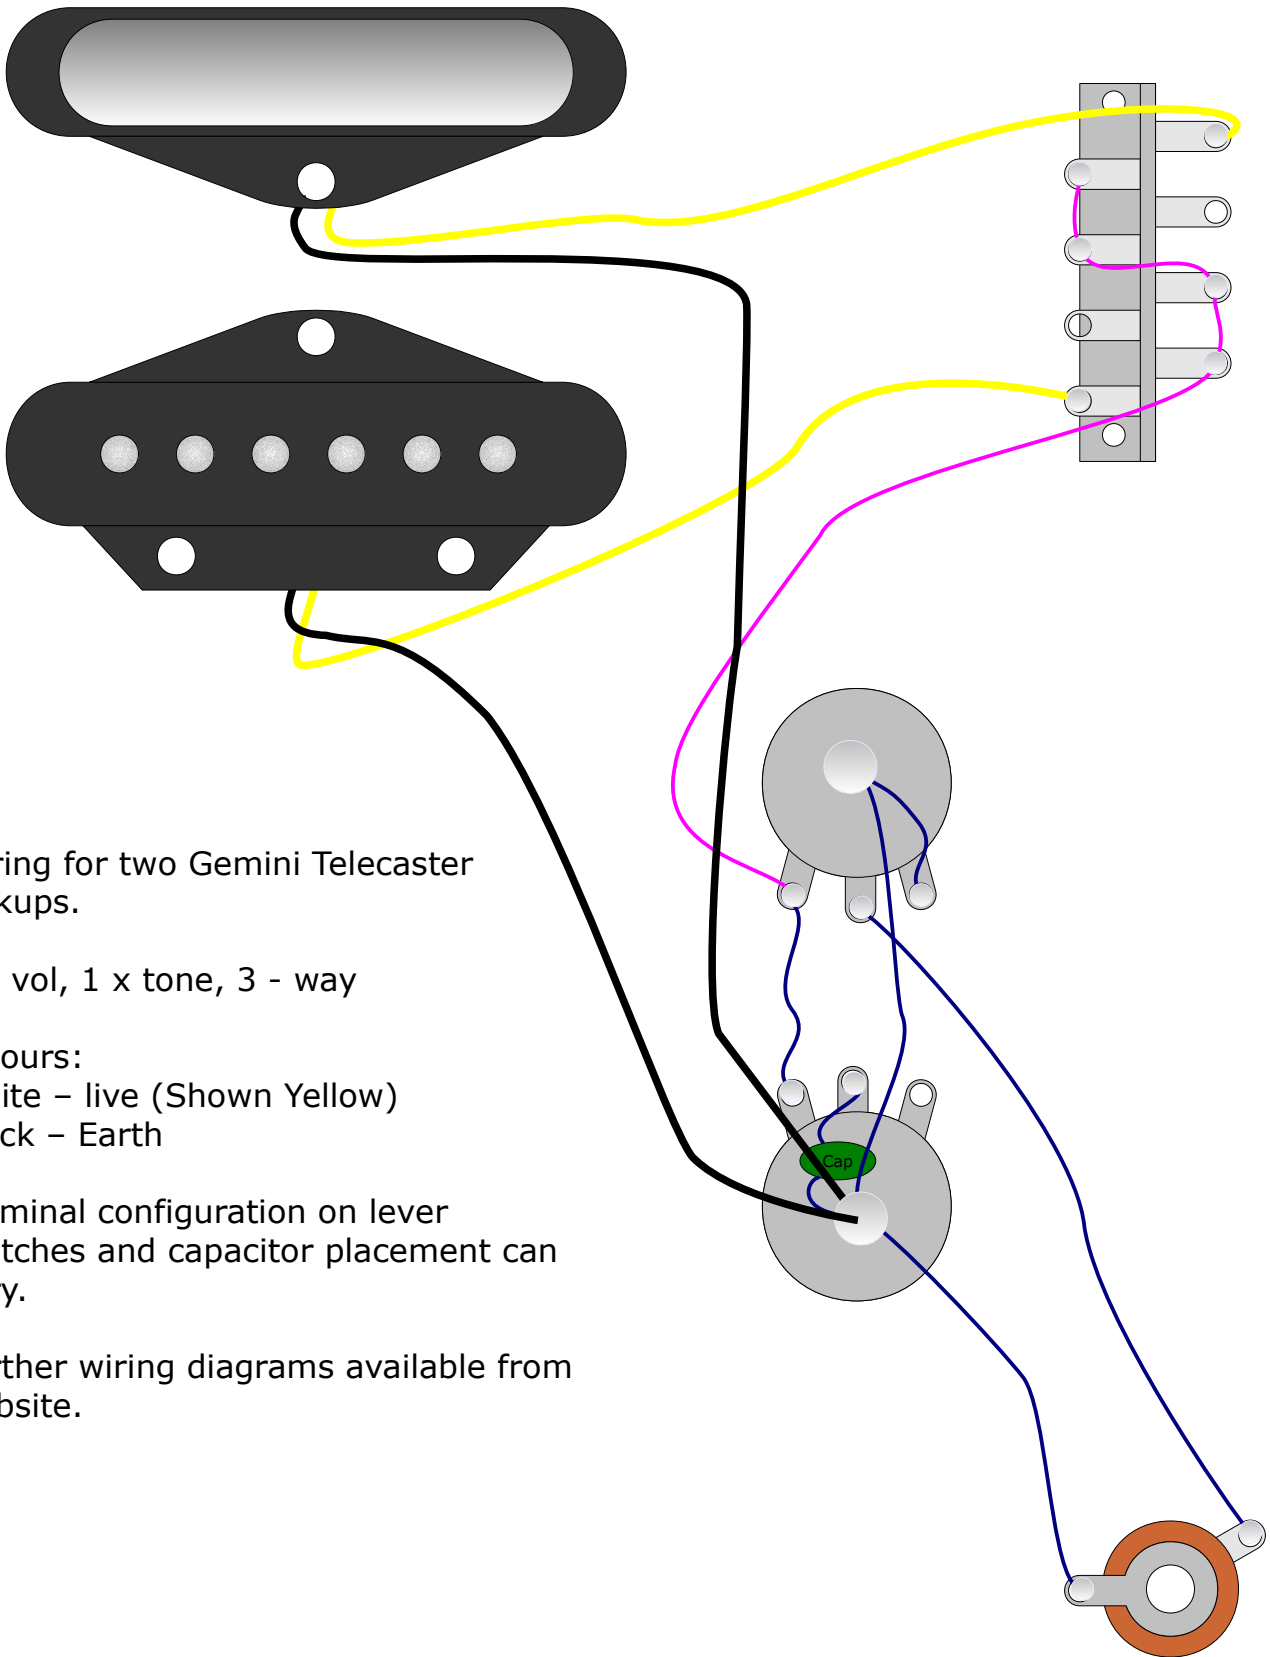

Gemini Pickups

Wiring for two Gemini Telecaster Pickups.

1 x vol, 1 x tone, 3 - way

Colours:

White - live (Shown Yellow)

Black - Earth

Terminal configuration on lever switches and capacitor placement can vary.

Further wiring diagrams available from website.