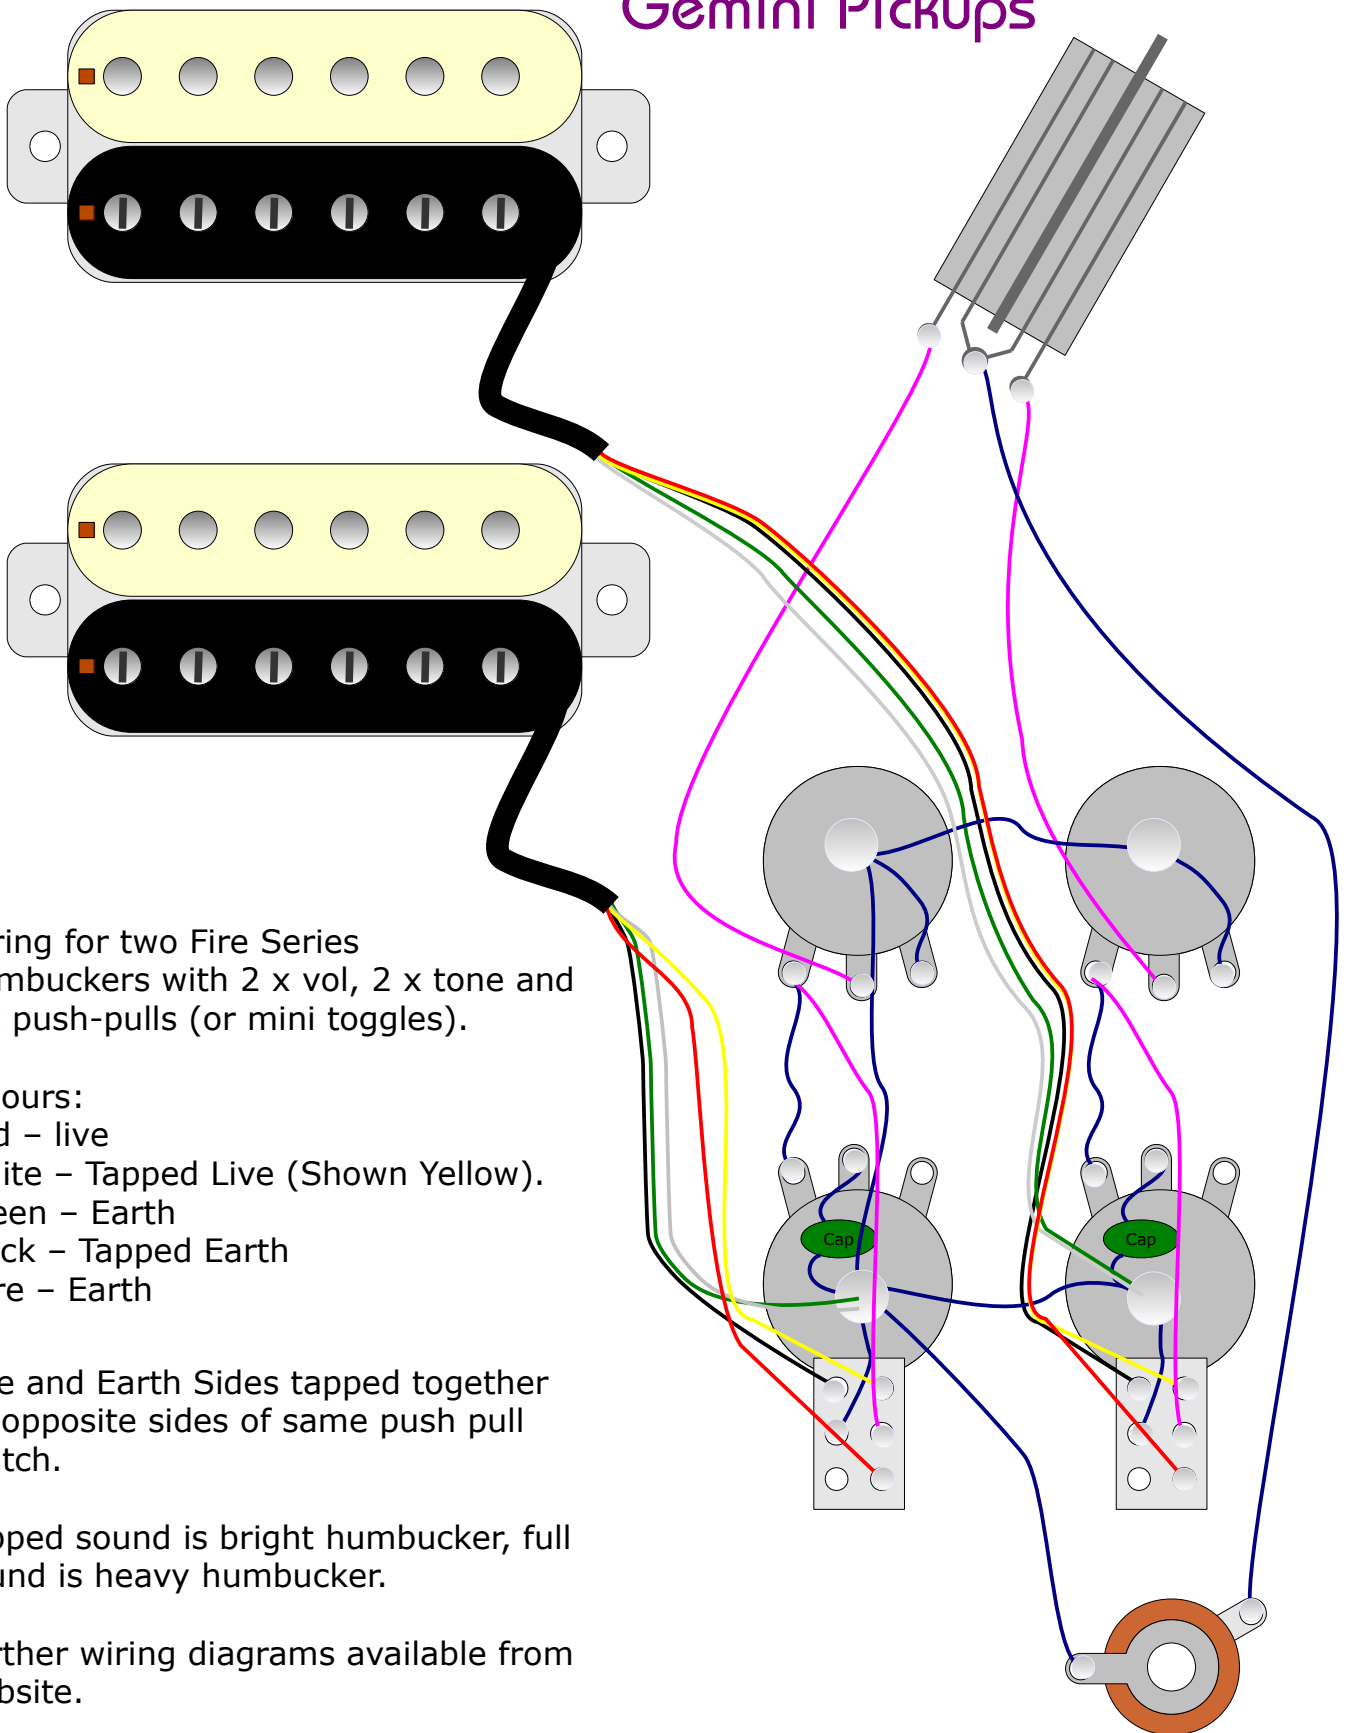

## Gemini Pickups

Wiring for two Fire Series Humbuckers with 2 x vol, 2 x tone and 2 x push-pulls (or mini toggles).

Colours:

Red – live

White – Tapped Live (Shown Yellow).

Green – Earth

Black – Tapped Earth

Bare – Earth

Live and Earth Sides tapped together on opposite sides of same push pull switch.

Tapped sound is bright humbucker, full sound is heavy humbucker.

Further wiring diagrams available from website.