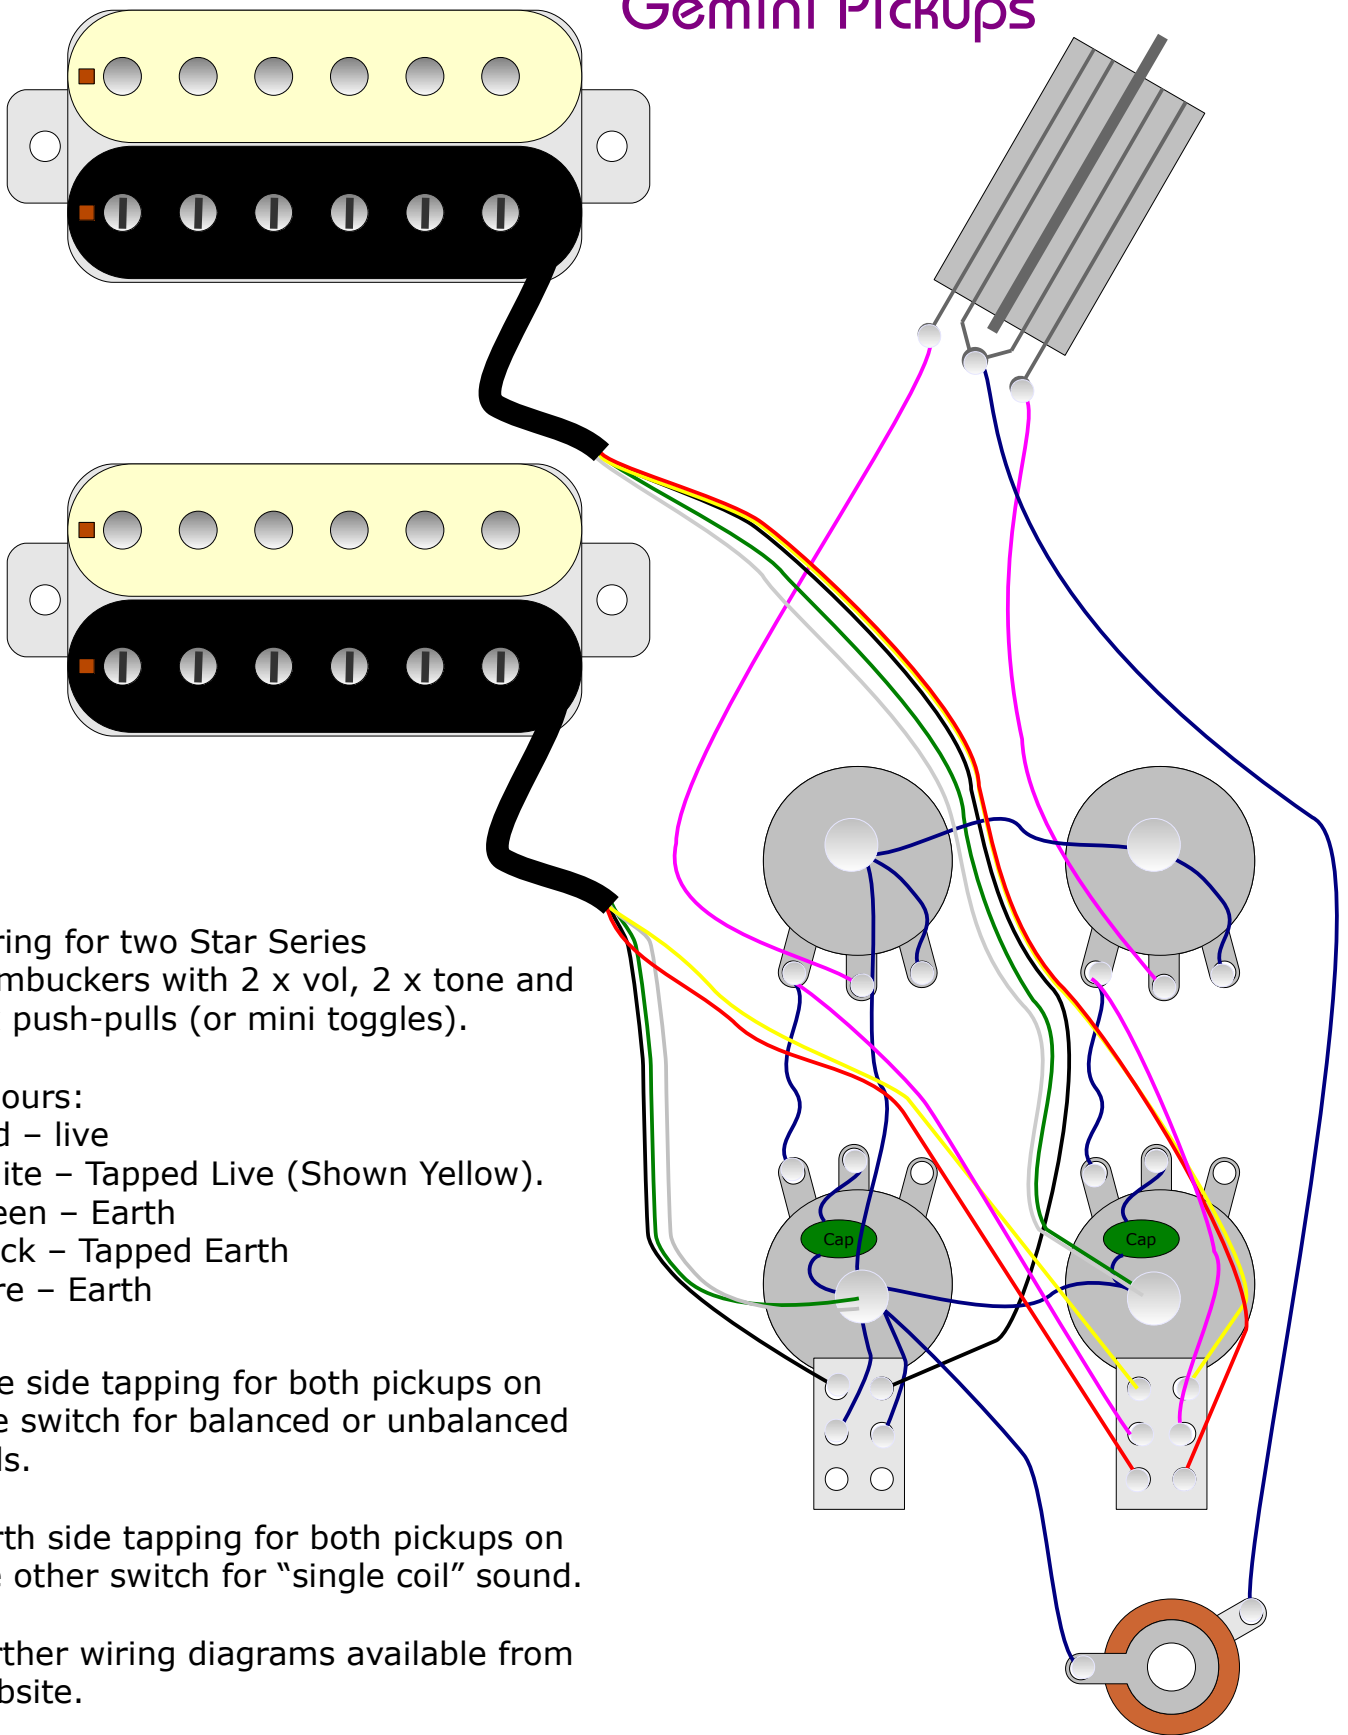

Gemini Pickups

Wiring for two Star Series Humbuckers with 2 x vol, 2 x tone and 2 x push-pulls (or mini toggles).

Colours:

Red – live

White – Tapped Live (Shown Yellow).

Green – Earth

Black – Tapped Earth

Bare – Earth

Live side tapping for both pickups on one switch for balanced or unbalanced coils.

Earth side tapping for both pickups on the other switch for "single coil" sound.

Further wiring diagrams available from website.