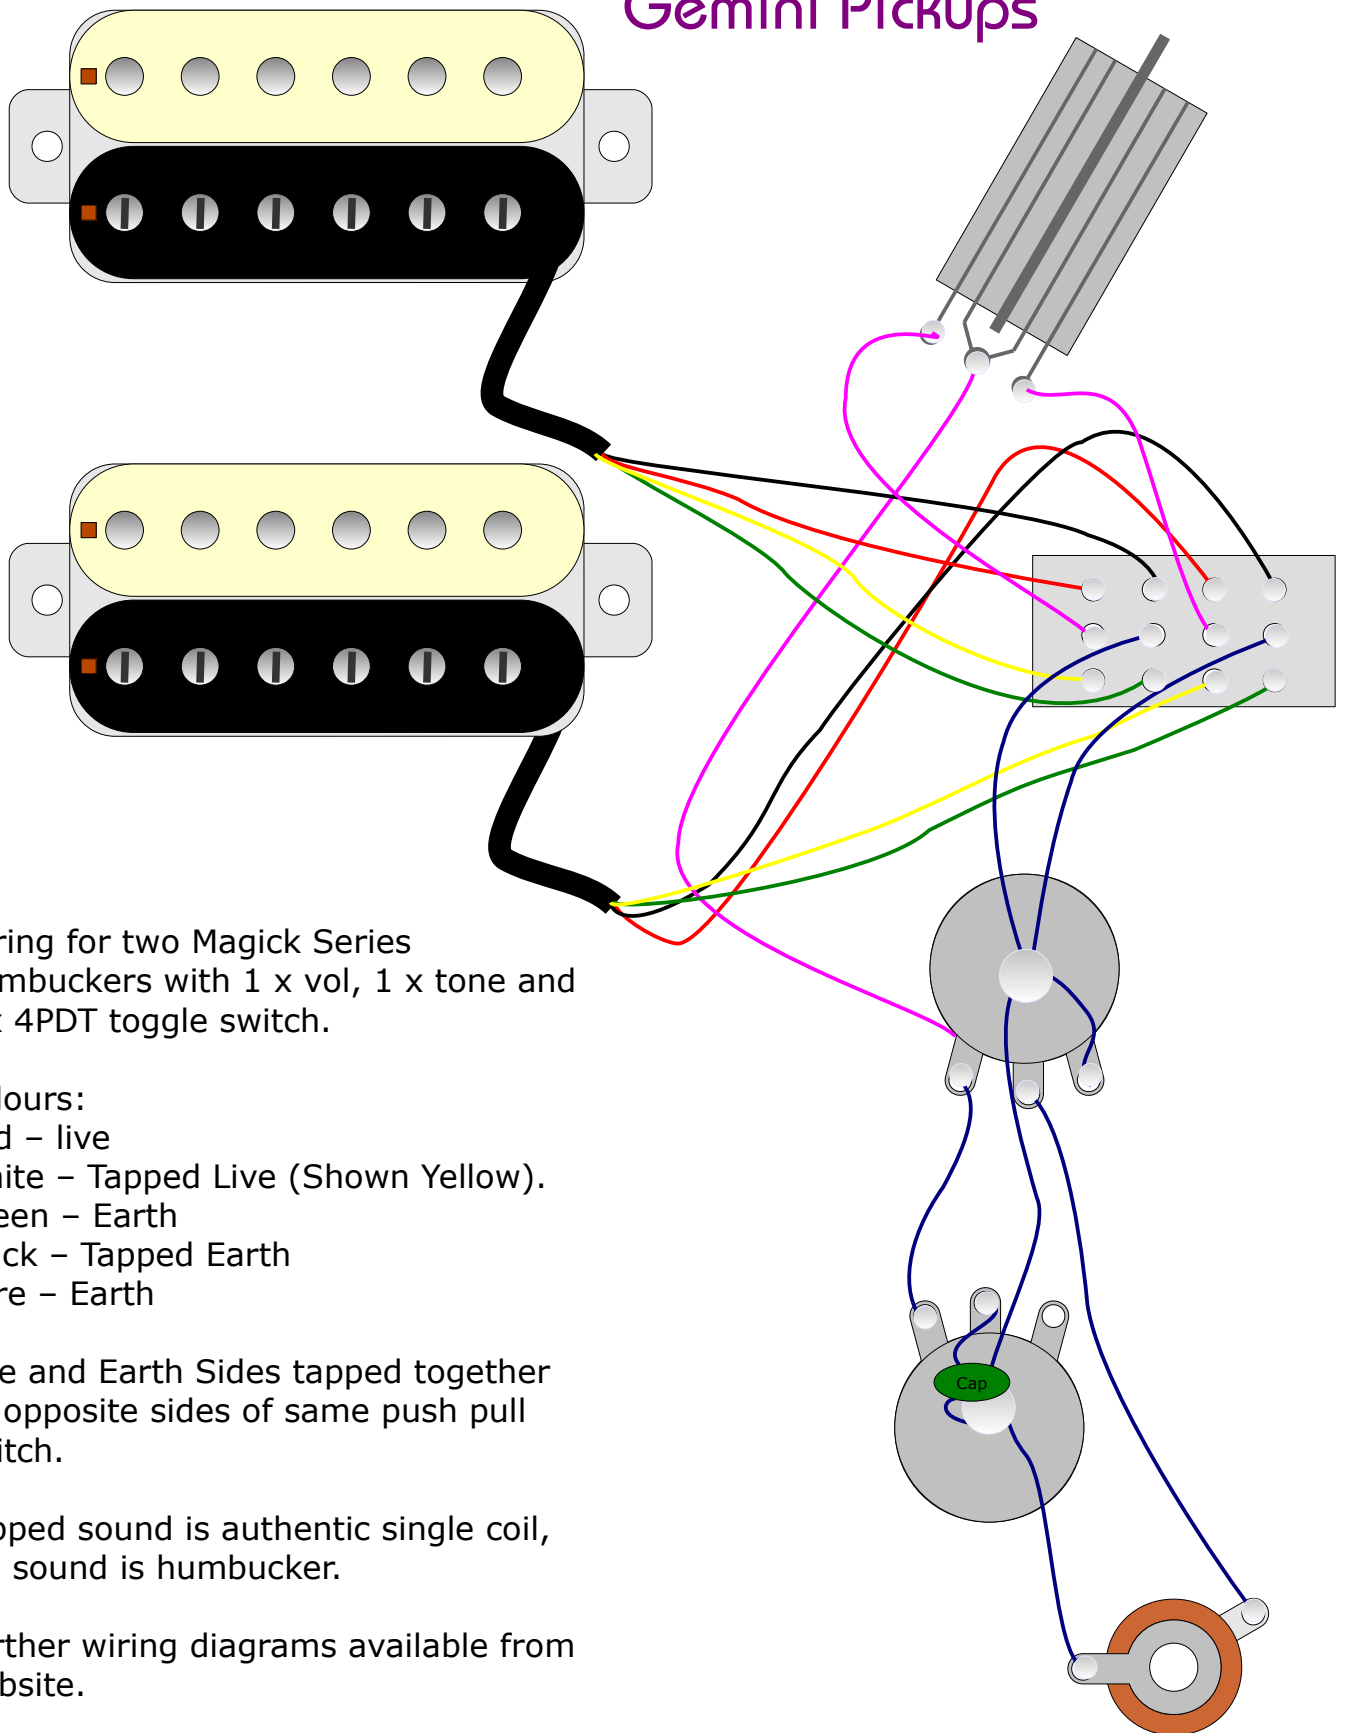

## Gemini Pickups

Wiring for two Magick Series Humbuckers with 1 x vol, 1 x tone and 1 x 4PDT toggle switch.

Colours:

Red – live

White – Tapped Live (Shown Yellow).

Green – Earth

Black – Tapped Earth

Bare – Earth

Live and Earth Sides tapped together on opposite sides of same push pull switch.

Tapped sound is authentic single coil, full sound is humbucker.

Further wiring diagrams available from website.