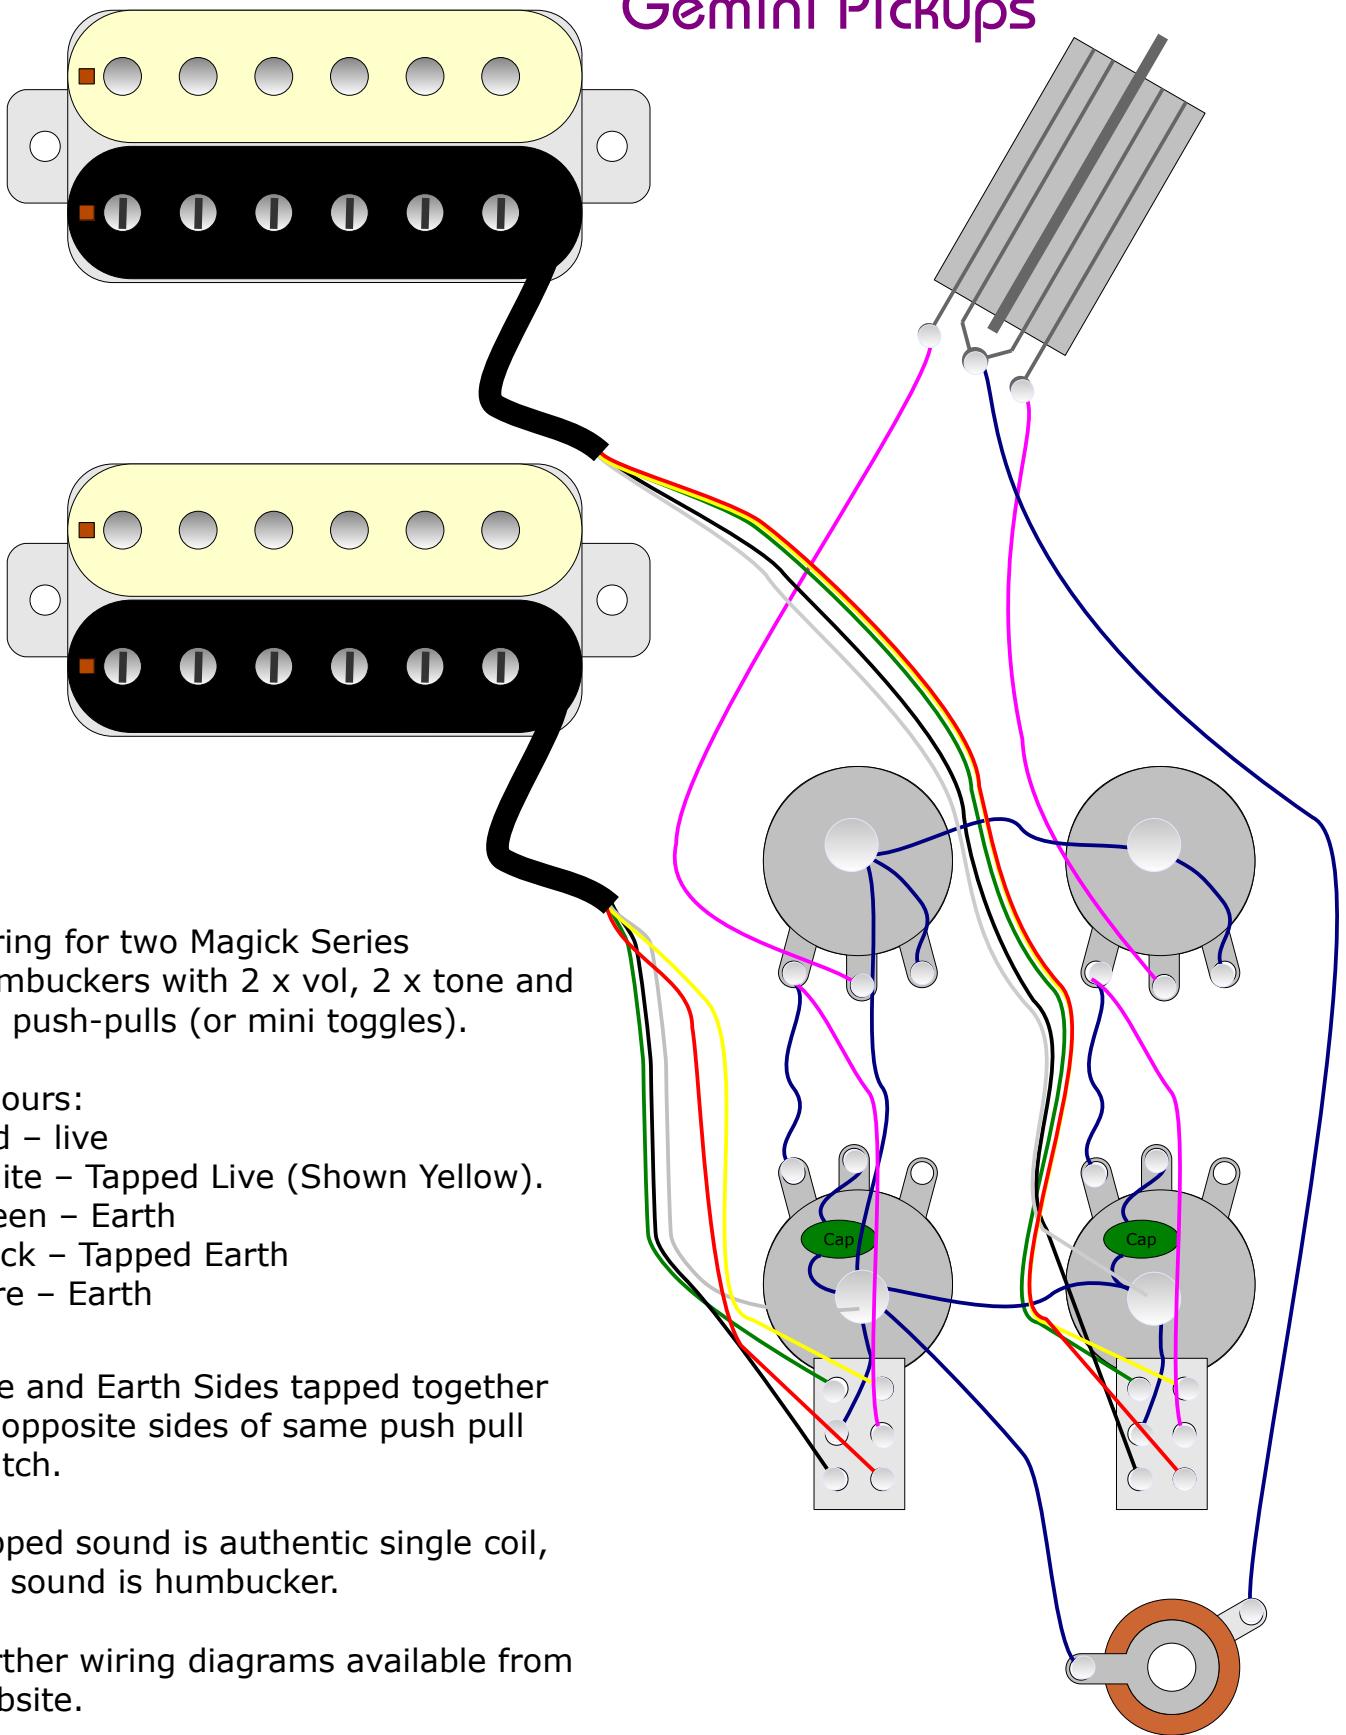

## Gemini Pickups

Wiring for two Magick Series Humbuckers with 2 x vol, 2 x tone and 2 x push-pulls (or mini toggles).

Colours:

Red – live

White – Tapped Live (Shown Yellow).

Green – Earth

Black – Tapped Earth

Bare – Earth

Live and Earth Sides tapped together on opposite sides of same push pull switch.

Tapped sound is authentic single coil, full sound is humbucker.

Further wiring diagrams available from website.