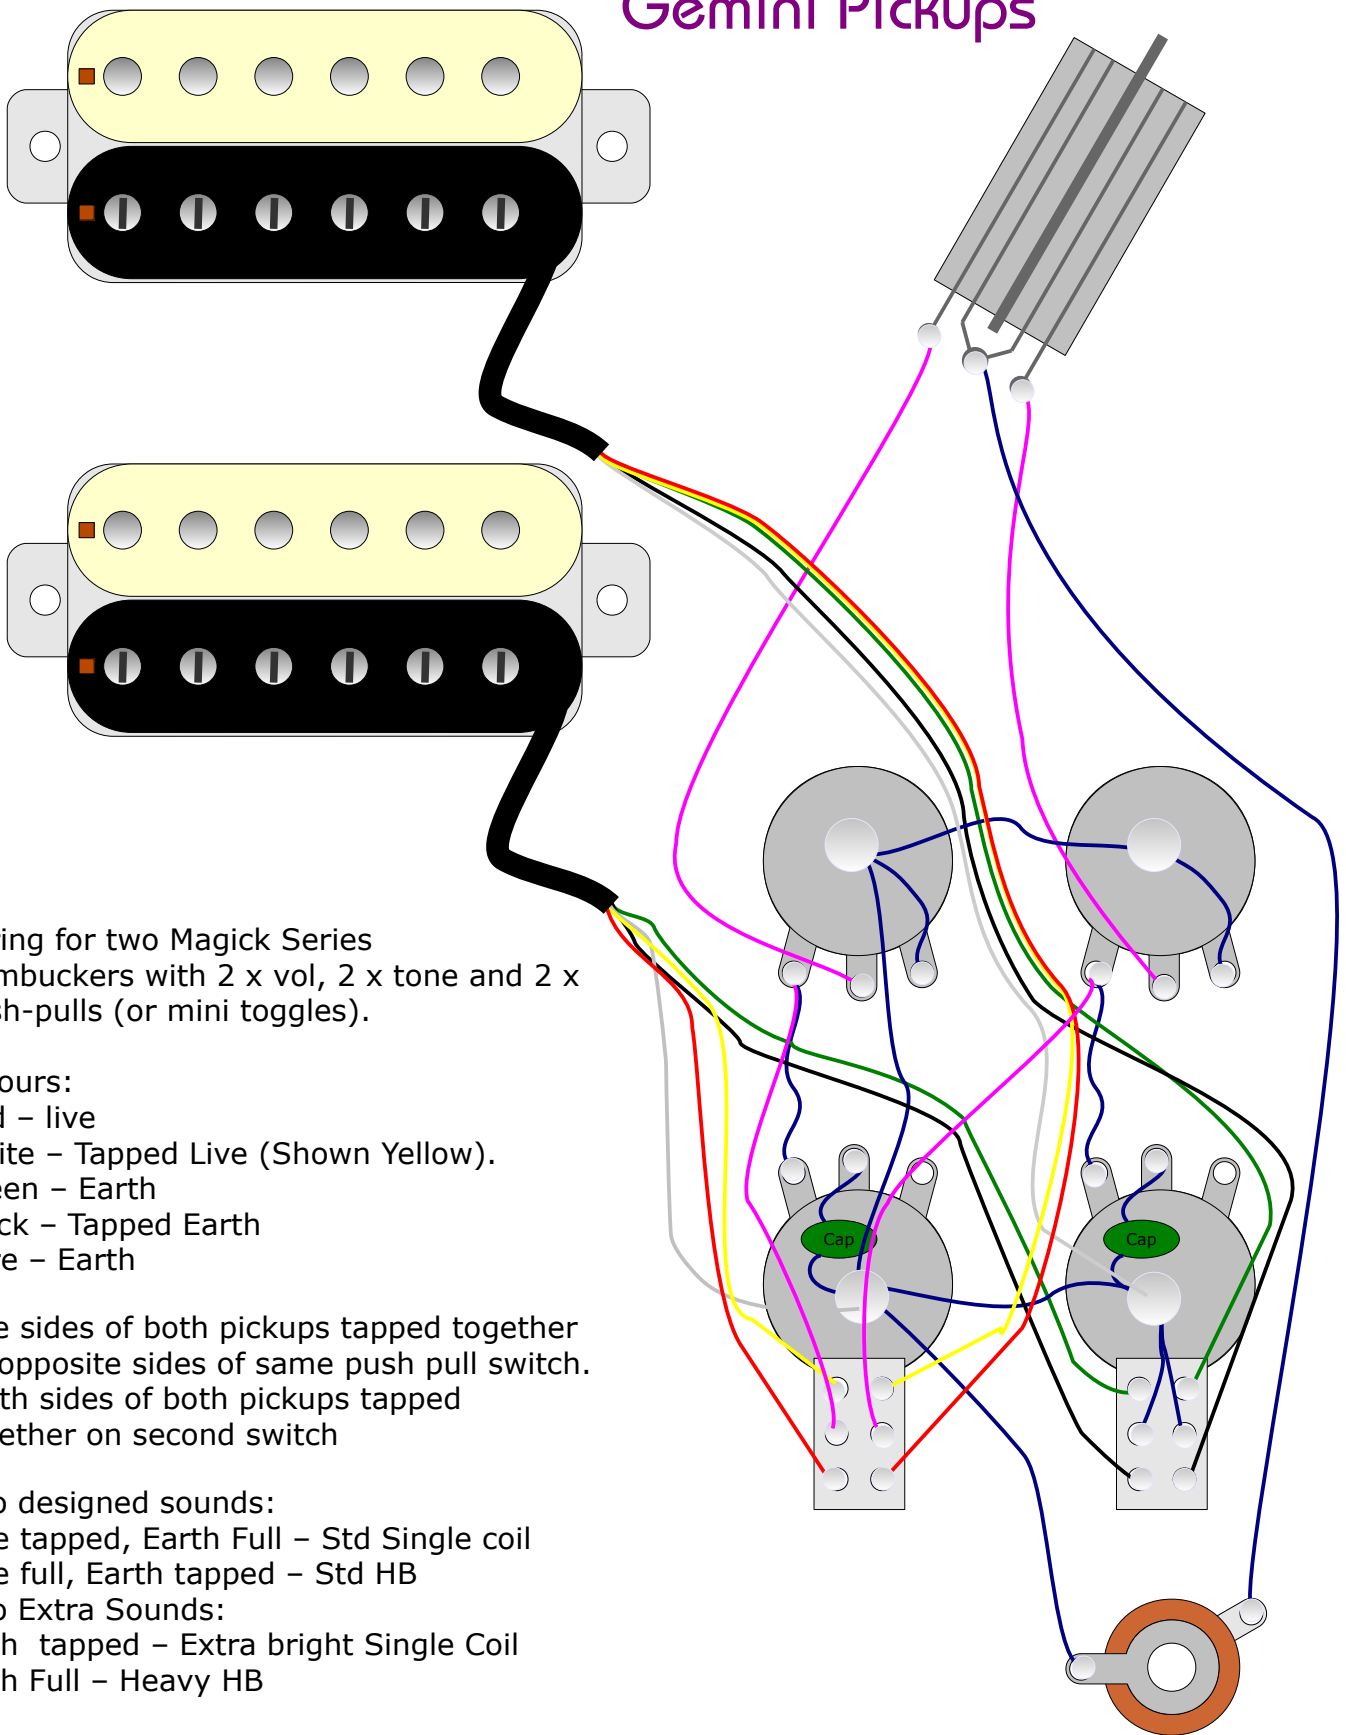

## Gemini Pickups

Wiring for two Magick Series Humbuckers with 2 x vol, 2 x tone and 2 x push-pulls (or mini toggles).

Colours:

Red – live

White – Tapped Live (Shown Yellow).

Green – Earth

Black – Tapped Earth

Bare – Earth

Live sides of both pickups tapped together on opposite sides of same push pull switch.  
Earth sides of both pickups tapped together on second switch

Two designed sounds:

Live tapped, Earth Full – Std Single coil

Live full, Earth tapped – Std HB

Two Extra Sounds:

Both tapped – Extra bright Single Coil

Both Full – Heavy HB

Further wiring diagrams available from website.